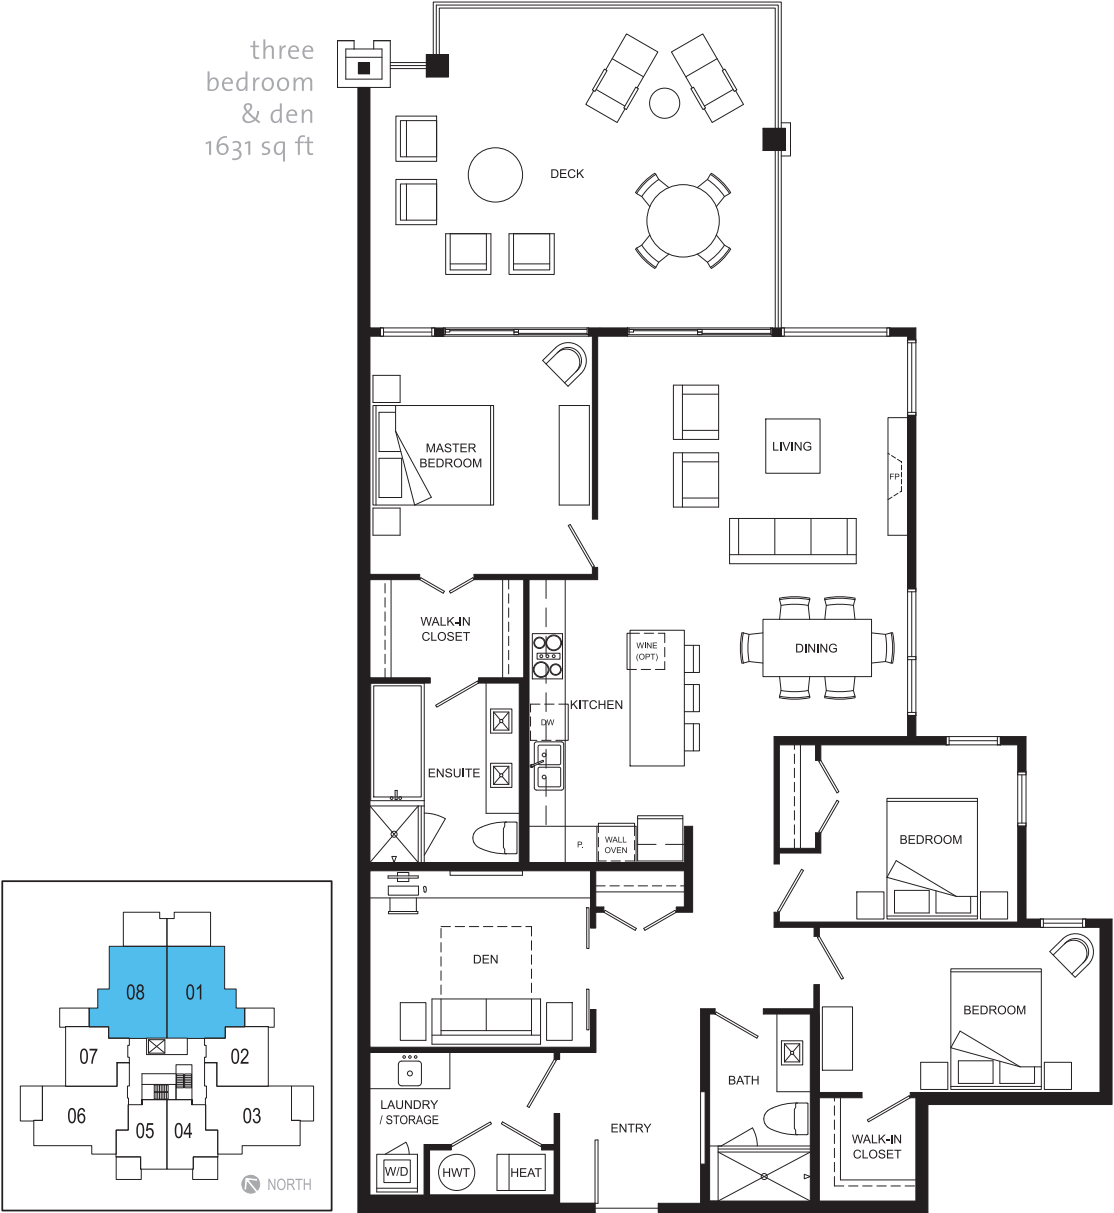

The Baltic 1 **PLAN A**

three
bedroom
& den
1631 sq ft

DIMENSIONS, SIZES, SPECIFICATIONS, LAYOUTS AND MATERIALS ARE APPROXIMATE ONLY AND SUBJECT TO CHANGE WITHOUT NOTICE. E. & O.E.

AQUATTRO