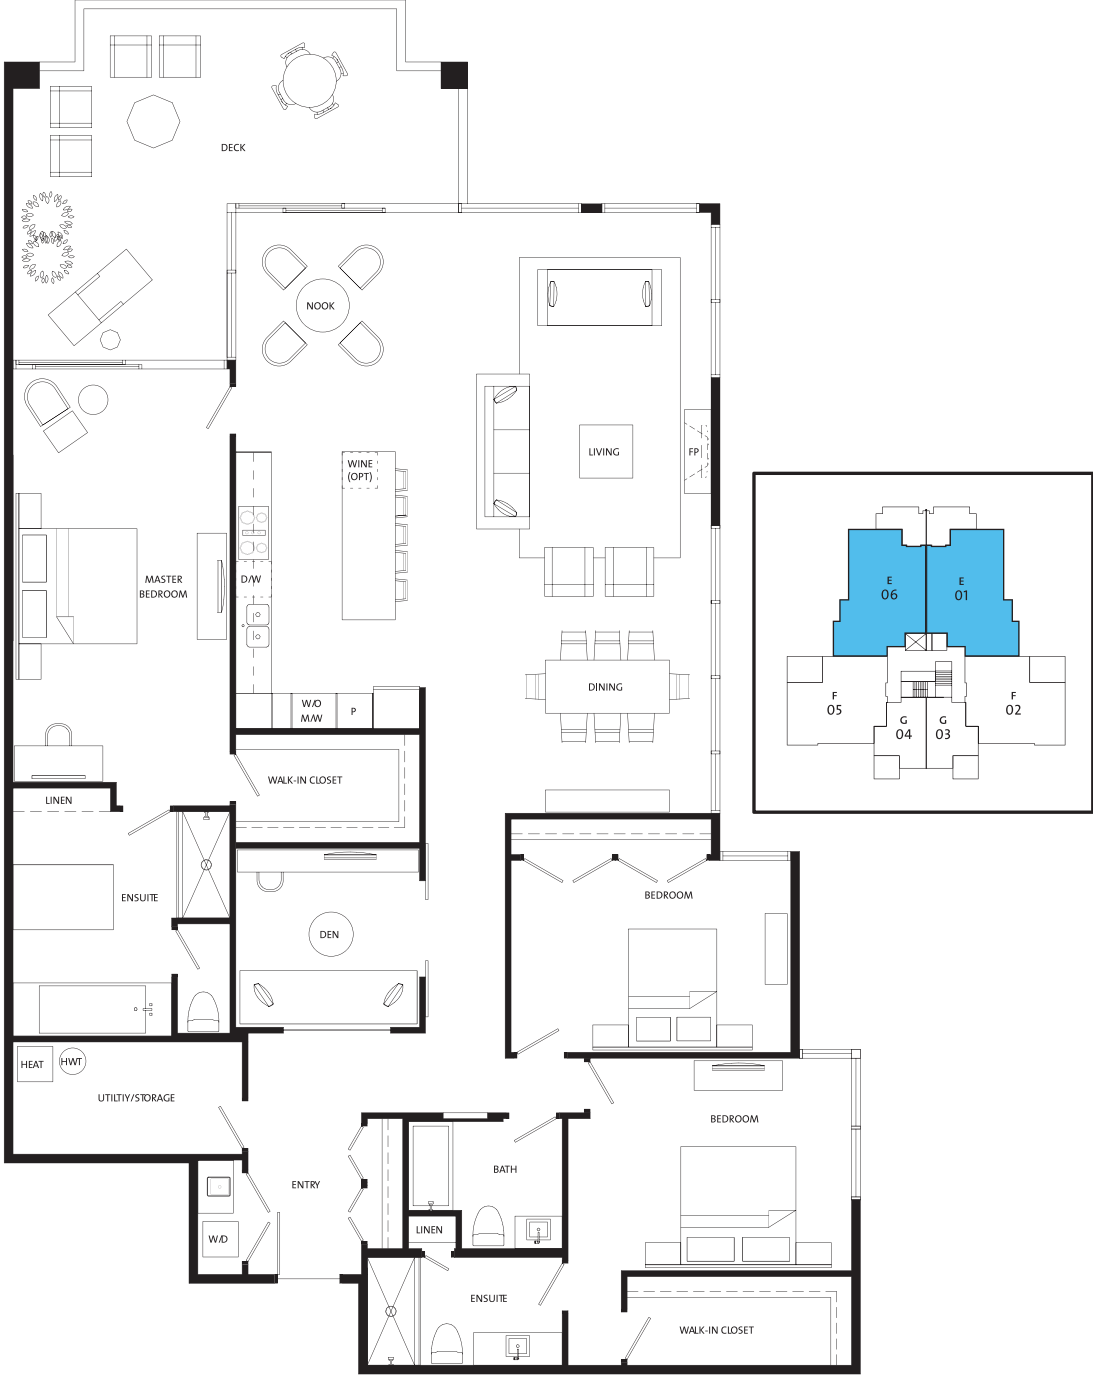

Townhouse PLAN A

two
bedroom
1930 sq ft

DIMENSIONS, SIZES, SPECIFICATIONS, LAYOUTS AND MATERIALS ARE APPROXIMATE ONLY AND SUBJECT TO CHANGE WITHOUT NOTICE. E. & O.E.

AQUATTRO

The Baltic PLAN A

three
bedroom
& den
2192 sq ft

AQUATTRO

The Baltic PLAN C

DIMENSIONS, SIZES, SPECIFICATIONS, LAYOUTS AND MATERIALS ARE APPROXIMATE ONLY AND SUBJECT TO CHANGE WITHOUT NOTICE. E. & O.E.

AQUATTRO

The Baltic **PLAN D**

one
bedroom
& den
781 sq ft

DIMENSIONS, SIZES, SPECIFICATIONS, LAYOUTS AND MATERIALS ARE APPROXIMATE ONLY AND SUBJECT TO CHANGE WITHOUT NOTICE. E. & O.E.

AQUATTRO

The Adriatic **PLAN E**

three
bedroom
& den
2564 sq ft

DIMENSIONS, SIZES, SPECIFICATIONS, LAYOUTS AND MATERIALS ARE APPROXIMATE ONLY AND SUBJECT TO CHANGE WITHOUT NOTICE. E. & O.E.

AQUATTRO

The Adriatic **PLAN F**

three
bedroom
2027 sq ft

DIMENSIONS, SIZES, SPECIFICATIONS, LAYOUTS AND MATERIALS ARE APPROXIMATE ONLY AND SUBJECT TO CHANGE WITHOUT NOTICE. E. & O.E.

AQUATTRO

The Baltic 1 **PLAN A**