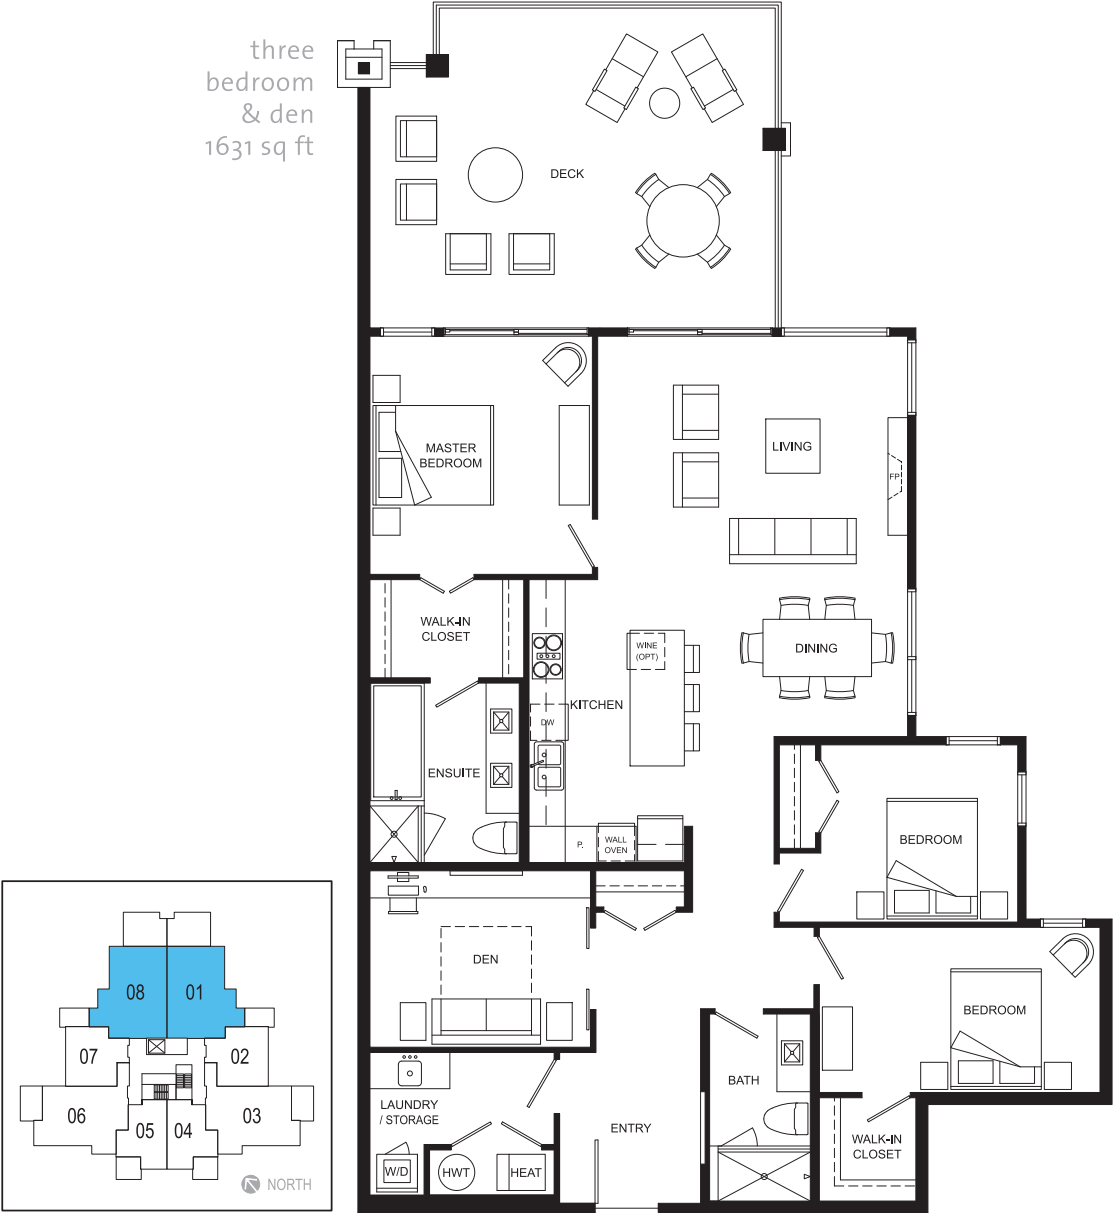

AQUATTRO

The Baltic PLAN C

DIMENSIONS, SIZES, SPECIFICATIONS, LAYOUTS AND MATERIALS ARE APPROXIMATE ONLY AND SUBJECT TO CHANGE WITHOUT NOTICE. E. & O.E.

AQUATTRO

The Baltic **PLAN D**

one
bedroom
& den
781 sq ft

DIMENSIONS, SIZES, SPECIFICATIONS, LAYOUTS AND MATERIALS ARE APPROXIMATE ONLY AND SUBJECT TO CHANGE WITHOUT NOTICE. E. & O.E.

AQUATTRO

The Adriatic **PLAN E**

three
bedroom
& den
2564 sq ft

DIMENSIONS, SIZES, SPECIFICATIONS, LAYOUTS AND MATERIALS ARE APPROXIMATE ONLY AND SUBJECT TO CHANGE WITHOUT NOTICE. E. & O.E.

AQUATTRO

The Adriatic **PLAN F**

three
bedroom
2027 sq ft

DIMENSIONS, SIZES, SPECIFICATIONS, LAYOUTS AND MATERIALS ARE APPROXIMATE ONLY AND SUBJECT TO CHANGE WITHOUT NOTICE. E. & O.E.

AQUATTRO

The Baltic 1 **PLAN A**

three
bedroom
& den
1631 sq ft

DIMENSIONS, SIZES, SPECIFICATIONS, LAYOUTS AND MATERIALS ARE APPROXIMATE ONLY AND SUBJECT TO CHANGE WITHOUT NOTICE. E. & O.E.

AQUATTRO