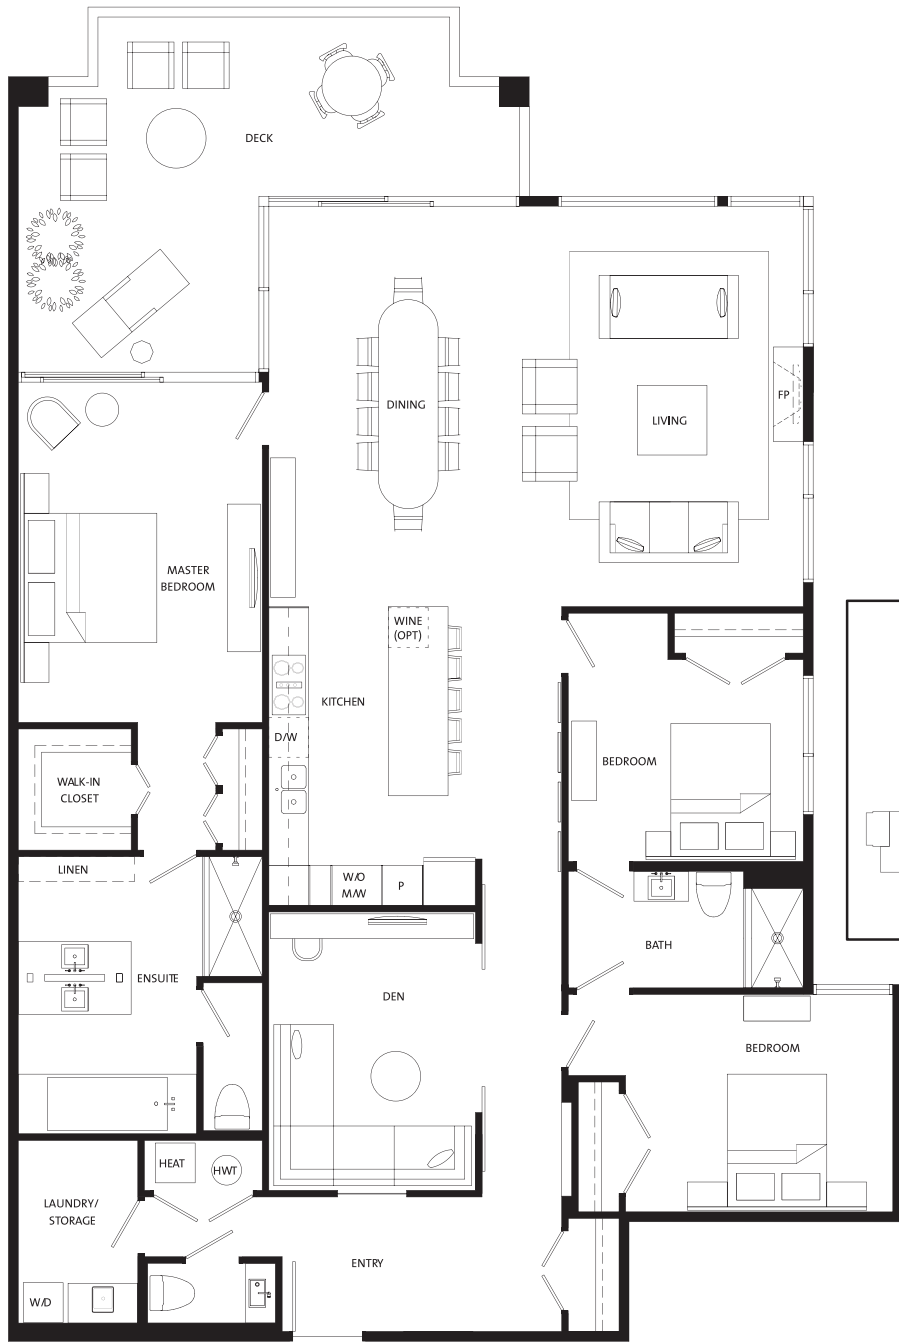

Townhouse PLAN A

two
bedroom
1930 sq ft

DIMENSIONS, SIZES, SPECIFICATIONS, LAYOUTS AND MATERIALS ARE APPROXIMATE ONLY AND SUBJECT TO CHANGE WITHOUT NOTICE. E. & O.E.

AQUATTRO

The Baltic PLAN A

three
bedroom
& den
2192 sq ft

DIMENSIONS, SIZES, SPECIFICATIONS, LAYOUTS AND MATERIALS ARE APPROXIMATE ONLY AND SUBJECT TO CHANGE WITHOUT NOTICE. E. & O.E.

AQUATTRO

The Baltic **PLAN B**

DIMENSIONS, SIZES, SPECIFICATIONS, LAYOUTS AND MATERIALS ARE APPROXIMATE ONLY AND SUBJECT TO CHANGE WITHOUT NOTICE. E. & O.E.

AQUATTRO

The Baltic PLAN C

DIMENSIONS, SIZES, SPECIFICATIONS, LAYOUTS AND MATERIALS ARE APPROXIMATE ONLY AND SUBJECT TO CHANGE WITHOUT NOTICE. E. & O.E.

AQUATTRO

The Baltic **PLAN D**

one
bedroom
& den
781 sq ft

DIMENSIONS, SIZES, SPECIFICATIONS, LAYOUTS AND MATERIALS ARE APPROXIMATE ONLY AND SUBJECT TO CHANGE WITHOUT NOTICE. E. & O.E.

AQUATTRO

The Adriatic **PLAN E**

three
bedroom
& den
2564 sq ft

DIMENSIONS, SIZES, SPECIFICATIONS, LAYOUTS AND MATERIALS ARE APPROXIMATE ONLY AND SUBJECT TO CHANGE WITHOUT NOTICE. E. & O.E.