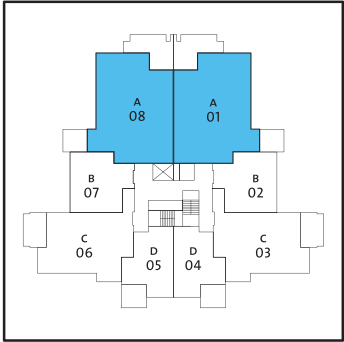

Townhouse PLAN A

two
bedroom
1930 sq ft

DIMENSIONS, SIZES, SPECIFICATIONS, LAYOUTS AND MATERIALS ARE APPROXIMATE ONLY AND SUBJECT TO CHANGE WITHOUT NOTICE. E. & O.E.

AQUATTRO

The Baltic PLAN A

three
bedroom
& den
2192 sq ft

AQUATTRO

The Baltic PLAN C

DIMENSIONS, SIZES, SPECIFICATIONS, LAYOUTS AND MATERIALS ARE APPROXIMATE ONLY AND SUBJECT TO CHANGE WITHOUT NOTICE. E. & O.E.

AQUATTRO

The Baltic **PLAN D**

one
bedroom
& den
781 sq ft

DIMENSIONS, SIZES, SPECIFICATIONS, LAYOUTS AND MATERIALS ARE APPROXIMATE ONLY AND SUBJECT TO CHANGE WITHOUT NOTICE. E. & O.E.

AQUATTRO

The Adriatic **PLAN E**

three
bedroom
& den
2564 sq ft

DIMENSIONS, SIZES, SPECIFICATIONS, LAYOUTS AND MATERIALS ARE APPROXIMATE ONLY AND SUBJECT TO CHANGE WITHOUT NOTICE. E. & O.E.

AQUATTRO

The Adriatic **PLAN F**

three
bedroom
2027 sq ft

DIMENSIONS, SIZES, SPECIFICATIONS, LAYOUTS AND MATERIALS ARE APPROXIMATE ONLY AND SUBJECT TO CHANGE WITHOUT NOTICE. E. & O.E.

AQUATTRO

The Baltic 1 **PLAN A**