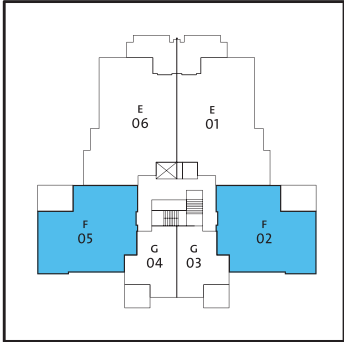

AQUATTRO

The Baltic PLAN C

DIMENSIONS, SIZES, SPECIFICATIONS, LAYOUTS AND MATERIALS ARE APPROXIMATE ONLY AND SUBJECT TO CHANGE WITHOUT NOTICE. E. & O.E.

AQUATTRO

The Baltic **PLAN D**

one
bedroom
& den
781 sq ft

DIMENSIONS, SIZES, SPECIFICATIONS, LAYOUTS AND MATERIALS ARE APPROXIMATE ONLY AND SUBJECT TO CHANGE WITHOUT NOTICE. E. & O.E.

AQUATTRO

The Adriatic **PLAN E**

three
bedroom
& den
2564 sq ft

DIMENSIONS, SIZES, SPECIFICATIONS, LAYOUTS AND MATERIALS ARE APPROXIMATE ONLY AND SUBJECT TO CHANGE WITHOUT NOTICE. E. & O.E.

AQUATTRO

The Adriatic **PLAN F**

three
bedroom
2027 sq ft

DIMENSIONS, SIZES, SPECIFICATIONS, LAYOUTS AND MATERIALS ARE APPROXIMATE ONLY AND SUBJECT TO CHANGE WITHOUT NOTICE. E. & O.E.

AQUATTRO

The Baltic 1 **PLAN A**

three
bedroom
& den
1631 sq ft

DIMENSIONS, SIZES, SPECIFICATIONS, LAYOUTS AND MATERIALS ARE APPROXIMATE ONLY AND SUBJECT TO CHANGE WITHOUT NOTICE. E. & O.E.

AQUATTRO