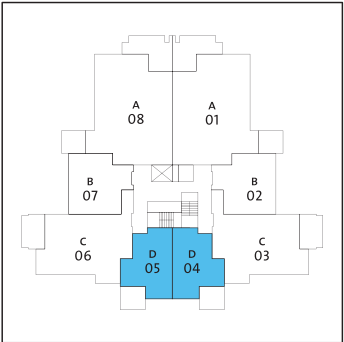

AQUATTRO

The Baltic PLAN C

DIMENSIONS, SIZES, SPECIFICATIONS, LAYOUTS AND MATERIALS ARE APPROXIMATE ONLY AND SUBJECT TO CHANGE WITHOUT NOTICE. E. & O.E.

AQUATTRO

The Baltic **PLAN D**

one
bedroom
& den
781 sq ft

DIMENSIONS, SIZES, SPECIFICATIONS, LAYOUTS AND MATERIALS ARE APPROXIMATE ONLY AND SUBJECT TO CHANGE WITHOUT NOTICE. E. & O.E.

AQUATTRO

The Adriatic **PLAN E**

three
bedroom
& den
2564 sq ft

DIMENSIONS, SIZES, SPECIFICATIONS, LAYOUTS AND MATERIALS ARE APPROXIMATE ONLY AND SUBJECT TO CHANGE WITHOUT NOTICE. E. & O.E.

AQUATTRO

The Adriatic **PLAN F**

three
bedroom
2027 sq ft

DIMENSIONS, SIZES, SPECIFICATIONS, LAYOUTS AND MATERIALS ARE APPROXIMATE ONLY AND SUBJECT TO CHANGE WITHOUT NOTICE. E. & O.E.

AQUATTRO

The Baltic 1 **PLAN A**

three
bedroom
& den
1631 sq ft

DIMENSIONS, SIZES, SPECIFICATIONS, LAYOUTS AND MATERIALS ARE APPROXIMATE ONLY AND SUBJECT TO CHANGE WITHOUT NOTICE. E. & O.E.

AQUATTRO